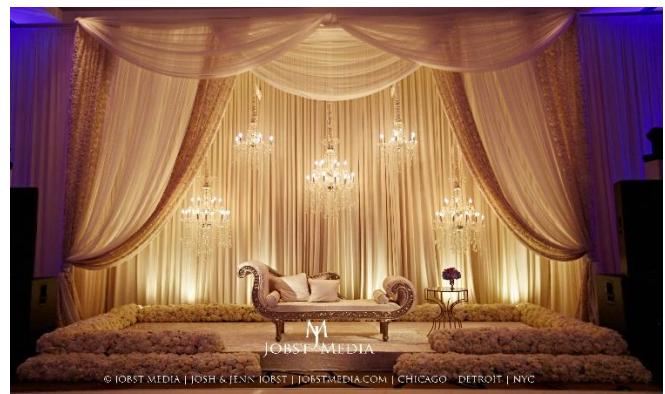

## **Price Breakdown: Muslim Wedding Reception for 300 Guests. Recommended Investment \$12,000 - \$15,000 +**

**Bridal stage décor: \$4,000.00 - \$8,000.00**

Includes: Signature stage design, Drapery behind stage, Stage cover, Bridal sofa, etc.

**Guest table décor: \$6,000.00 - \$9,000.00+**

Calculated for 300 people or 30 guest tables. Few different designs where some guest tables are less expensive and some more expensive.

**20 Guest Tables Decorated with Low Floral Centerpiece @ \$150.00 - \$250.00+ Per table**