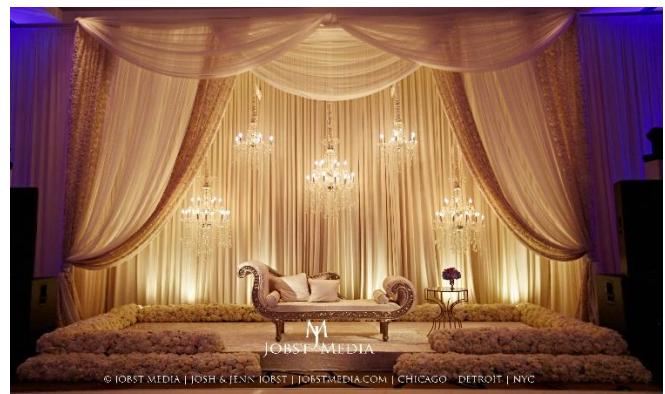

## Price Breakdown: Muslim Wedding Reception for 300 Guests. Recommended Investment \$12,000 - \$15,000 +

**Bridal stage décor: \$4,000.00 - \$8,000.00**

Includes: Signature stage design, Drapery behind stage, Stage cover, Bridal sofa, etc.

**Guest table décor: \$6,000.00 - \$9,000.00+**

Calculated for 300 people or 30 guest tables. Few different designs where some guest tables are less expensive and some more expensive.

**20 Guest Tables Decorated with Low Floral Centerpiece @ \$150.00 - \$250.00+ Per table**