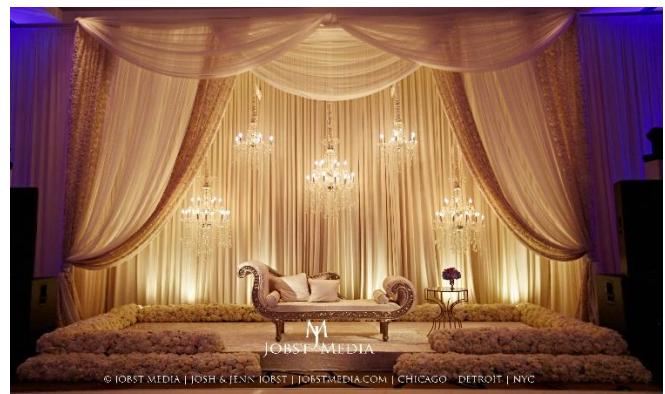

## Price Breakdown: Muslim Wedding Reception for 300 Guests. Recommended Investment \$18,000 - \$25,000 +

**Bridal stage décor: \$6,000.00 - \$10,000.00**

Includes: Signature stage design, Drapery behind stage, Stage cover, Bridal sofa, etc.

**Guest table décor: \$8,000.00 - \$12,000.00+**

Calculated for 300 people or 30 guest tables. Few different designs where some guest tables are less expensive and some more expensive.

**20 Guest Tables Decorated with Low Floral Centerpiece @ \$200.00 - \$350.00+ Per table**